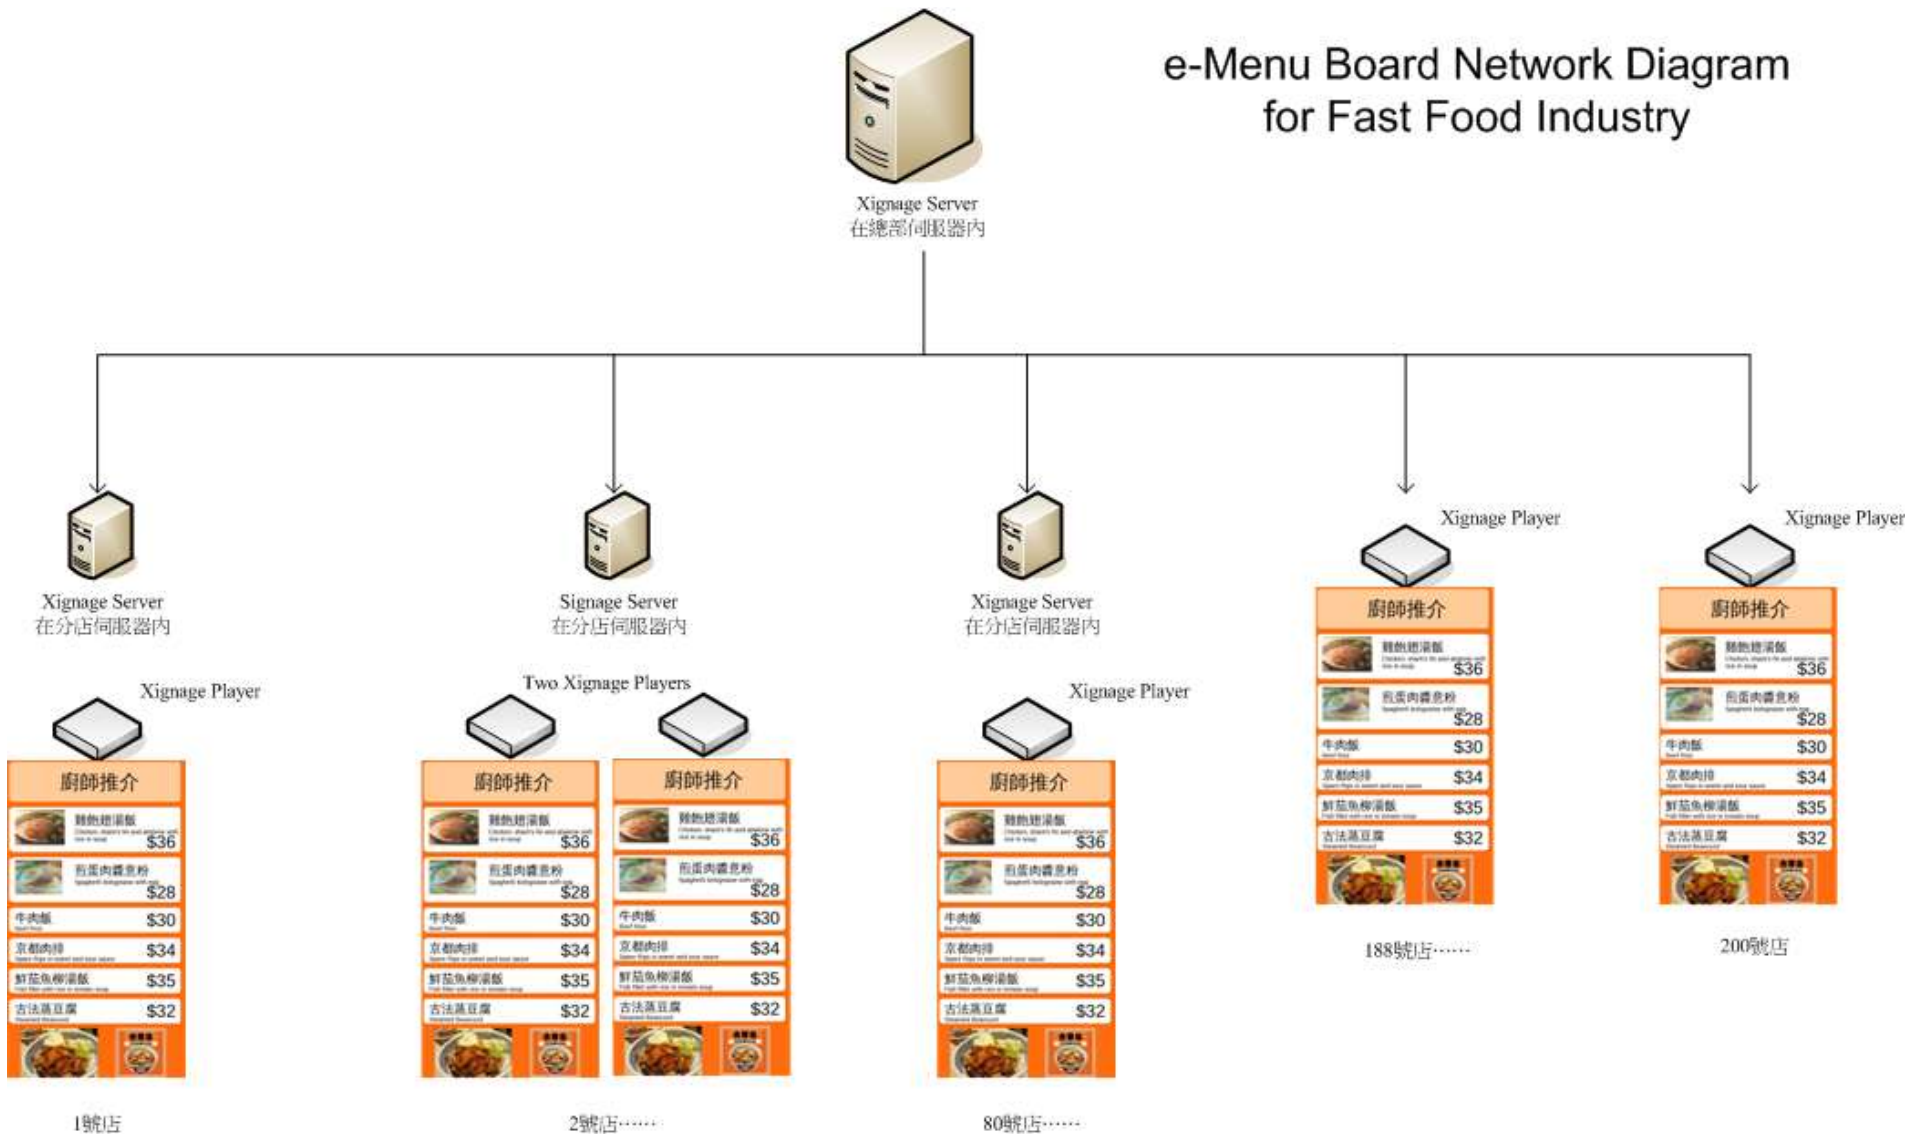

- Queuing Signage Module
- Table Management Module
- eMenu Board Module
- Artificial Intelligence Module
- e-Directory Module
- Emergency Broadcast Module
- Monthly Schedule Module
- QR-Code Module
- Reporting Module for Advertising
- Property Management Module

CMS Customization – Queuing Signage Module

Queuing Signage Network Diagram

CMS Customization – Queuing Signage Module

CMS Customization – Table Management Module

e-Menu Board Network Diagram for Fast Food Industry