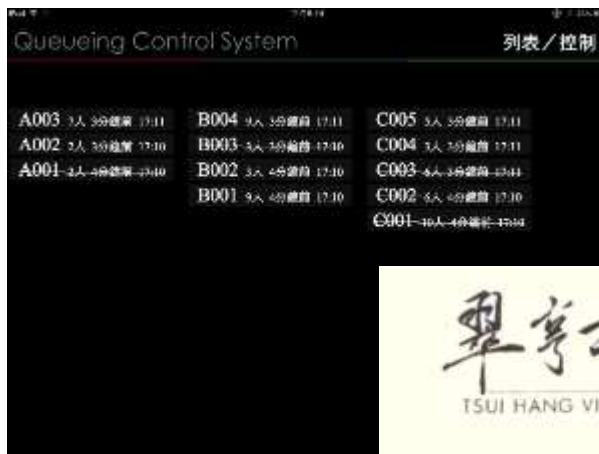

CMS Customization – Queuing Signage Module