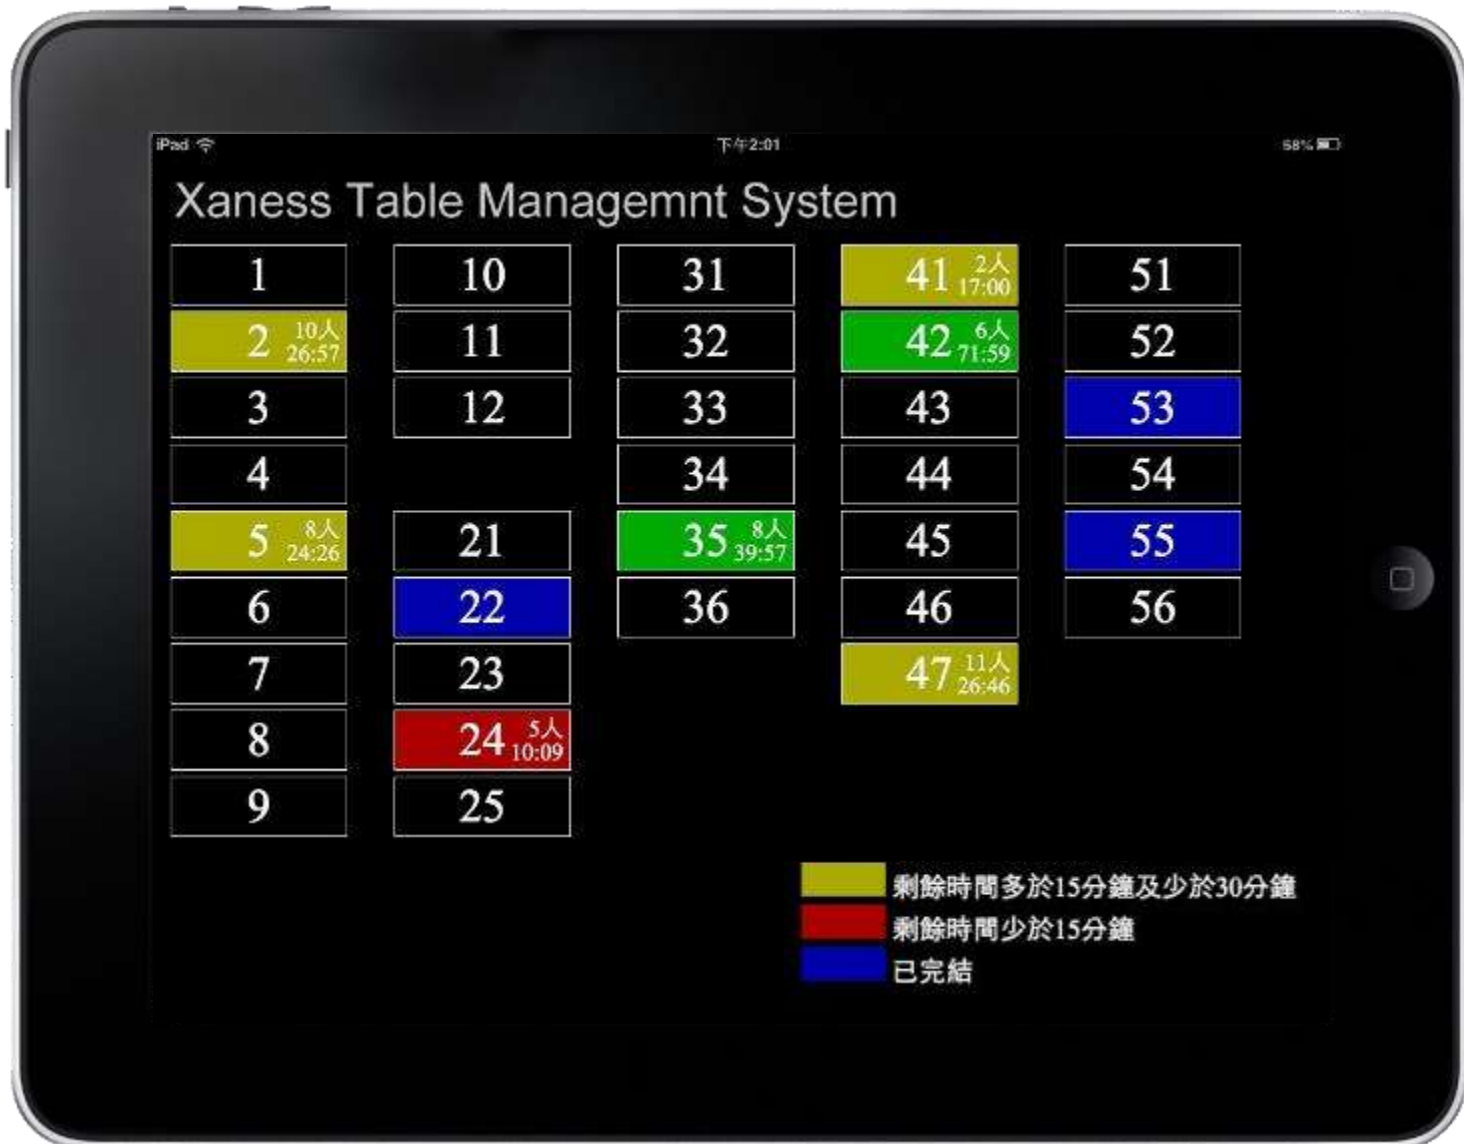

- Queuing Signage Module
- Table Management Module
- eMenu Board Module
- Artificial Intelligence Module
- e-Directory Module
- Emergency Broadcast Module
- Monthly Schedule Module
- QR-Code Module
- Reporting Module for Advertising
- Property Management Module

CMS Customization – Queuing Signage Module

Queuing Signage Network Diagram

CMS Customization – Queuing Signage Module

CMS Customization – Table Management Module

e-Menu Board Network Diagram for Fast Food Industry