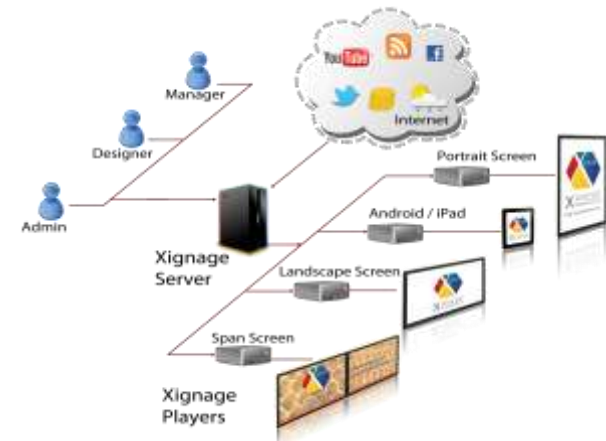

| Campus YouTube

- The University of Hong Kong – Uvision

| Web base Video Composer

- The University of Hong Kong – UVision

| Smart TV and Mobile Apps Development

- The University of Hong Kong – UVision
- Android Smart TV

| Information Systems for Hotels

- Regal iClub Sheung Wan Hotel
- Regal iClub Fortress Hill Hotel
- Regal iClub Ma Tau Wai Hotel

Xignage System has two components

Xignage Server & Xignage Player

A central management system

Which allows user to manage multiple screens, create or modify content, schedule management and playback to different screens.

Remote control access and content update

- Data encryption
- Have history log
- Display instant news, hot messages, slide show, weather, clock and promotion video in one screen with arranged schedule
- Support touch screen function
- Support Intranet or Internet network
- Video format support: MPEG 2, MPEG 4, H.264, MKV, AVI, VOB, WMV, MOV
- Support Animated GIF and Flash
- Photo format support: JPG, BMP, PNG
- Document file support: TXT, HTML

O/S : Linux

Software: Xignage Server, Xignage Player and Online Broadcast System.

- All HKU members can upload to U-Vision
- Display online and TV contents around Campus
- HKU event Live broadcast
- Video content search function
- Auto generate QR-code
- Video Composer