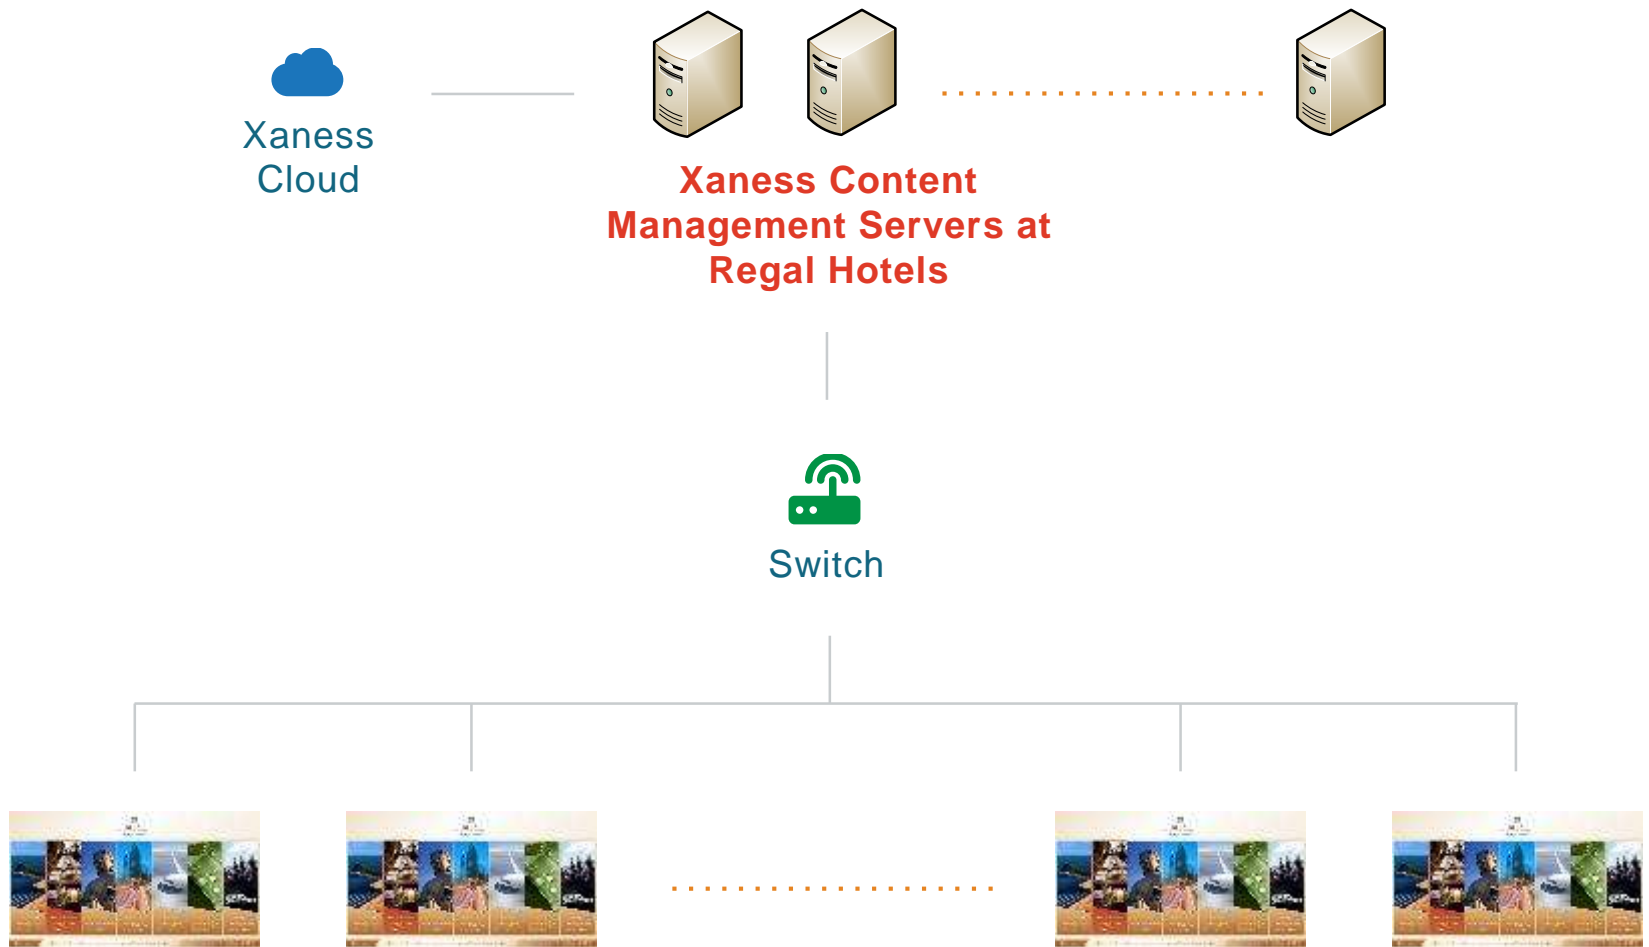

Can display weather information of destination and flight status with online update.

Tour Information Module

Description of sight seeing information and provide related transportation information.

Hotel Information Module

Description of hotel facilities and provide way finding.

Home screen

Hotel restaurant screen

Tour Information screen

Transportation information screen

DATE	FLIGHT	CLASS	FARE	STATUS	TIME	STATUS
01/01/2011	01/01/2011	01/01/2011	01/01/2011	01/01/2011	01/01/2011	01/01/2011
02/01/2011	02/01/2011	02/01/2011	02/01/2011	02/01/2011	02/01/2011	02/01/2011
03/01/2011	03/01/2011	03/01/2011	03/01/2011	03/01/2011	03/01/2011	03/01/2011
04/01/2011	04/01/2011	04/01/2011	04/01/2011	04/01/2011	04/01/2011	04/01/2011
05/01/2011	05/01/2011	05/01/2011	05/01/2011	05/01/2011	05/01/2011	05/01/2011
06/01/2011	06/01/2011	06/01/2011	06/01/2011	06/01/2011	06/01/2011	06/01/2011
07/01/2011	07/01/2011	07/01/2011	07/01/2011	07/01/2011	07/01/2011	07/01/2011
08/01/2011	08/01/2011	08/01/2011	08/01/2011	08/01/2011	08/01/2011	08/01/2011
09/01/2011	09/01/2011	09/01/2011	09/01/2011	09/01/2011	09/01/2011	09/01/2011
10/01/2011	10/01/2011	10/01/2011	10/01/2011	10/01/2011	10/01/2011	10/01/2011
11/01/2011	11/01/2011	11/01/2011	11/01/2011	11/01/2011	11/01/2011	11/01/2011
12/01/2011	12/01/2011	12/01/2011	12/01/2011	12/01/2011	12/01/2011	12/01/2011

Flight information

7 days weather

Information Systems for Hotel - Rooms Network Diagram

Palm size IPC player

Palm size IPC player
(Dual LAN, Dual display)

15" Fanless Door Sign IPC

Shield Fanless IPC player
(front)

Shield Fanless IPC player
(Dual LAN, 2 x DVI)

Shield Fanless IPC player
(Dual LAN, Dual display)

OPS slot in IPC player, save space
(support NEC and Mitsubishi OPS monitor)

IPC player
(2 x DVI)

Palm size Fanless IPC player