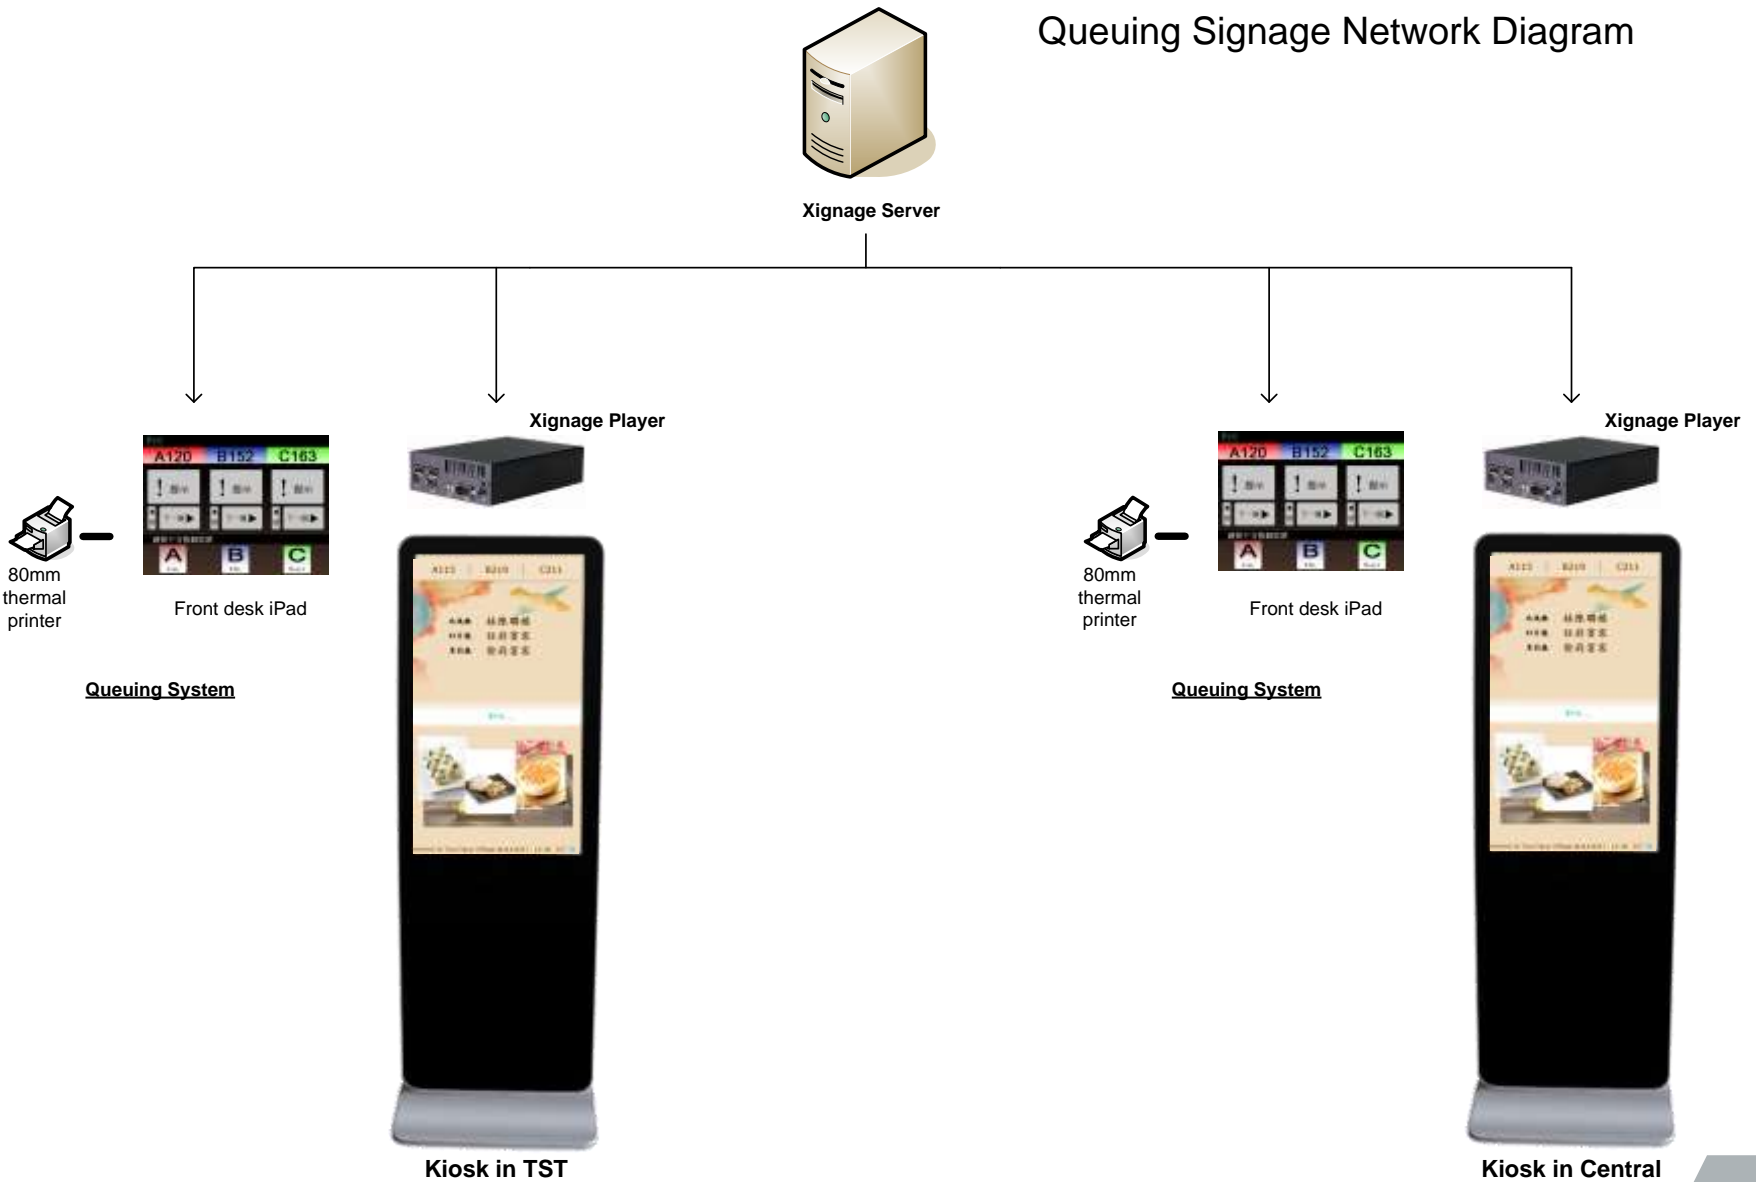

CMS Customization – Queuing Signage Module

Queuing Signage Network Diagram