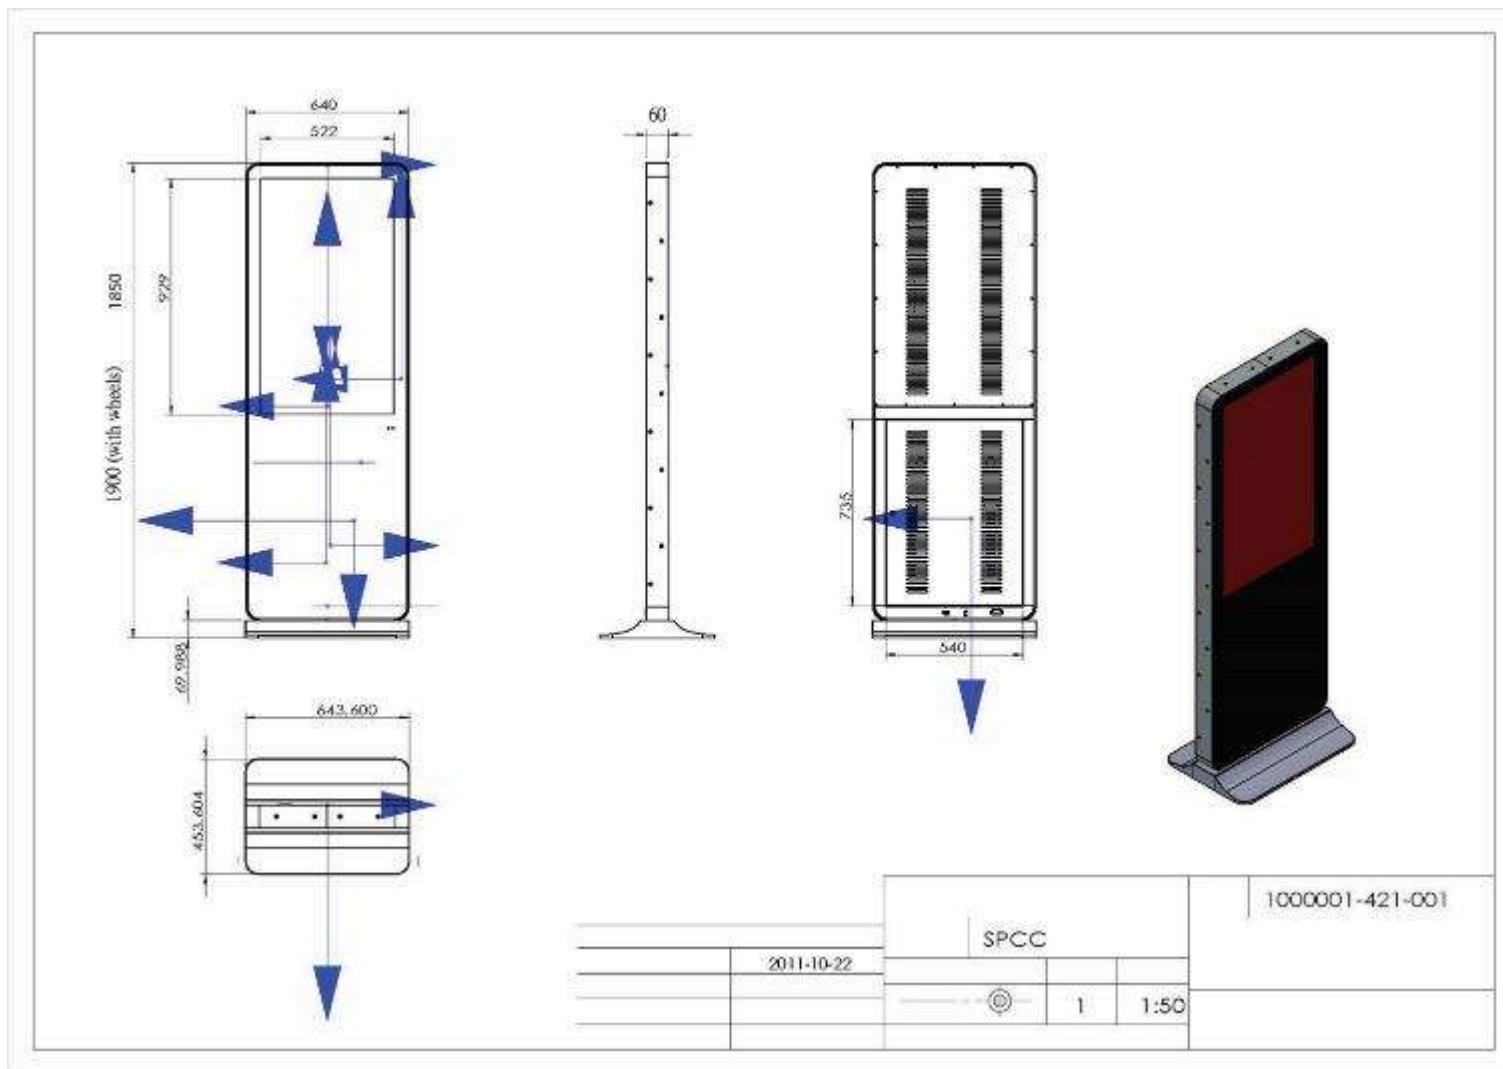

Dimension (mm)

*The above figure are for reference only, actual figure may have slightly difference