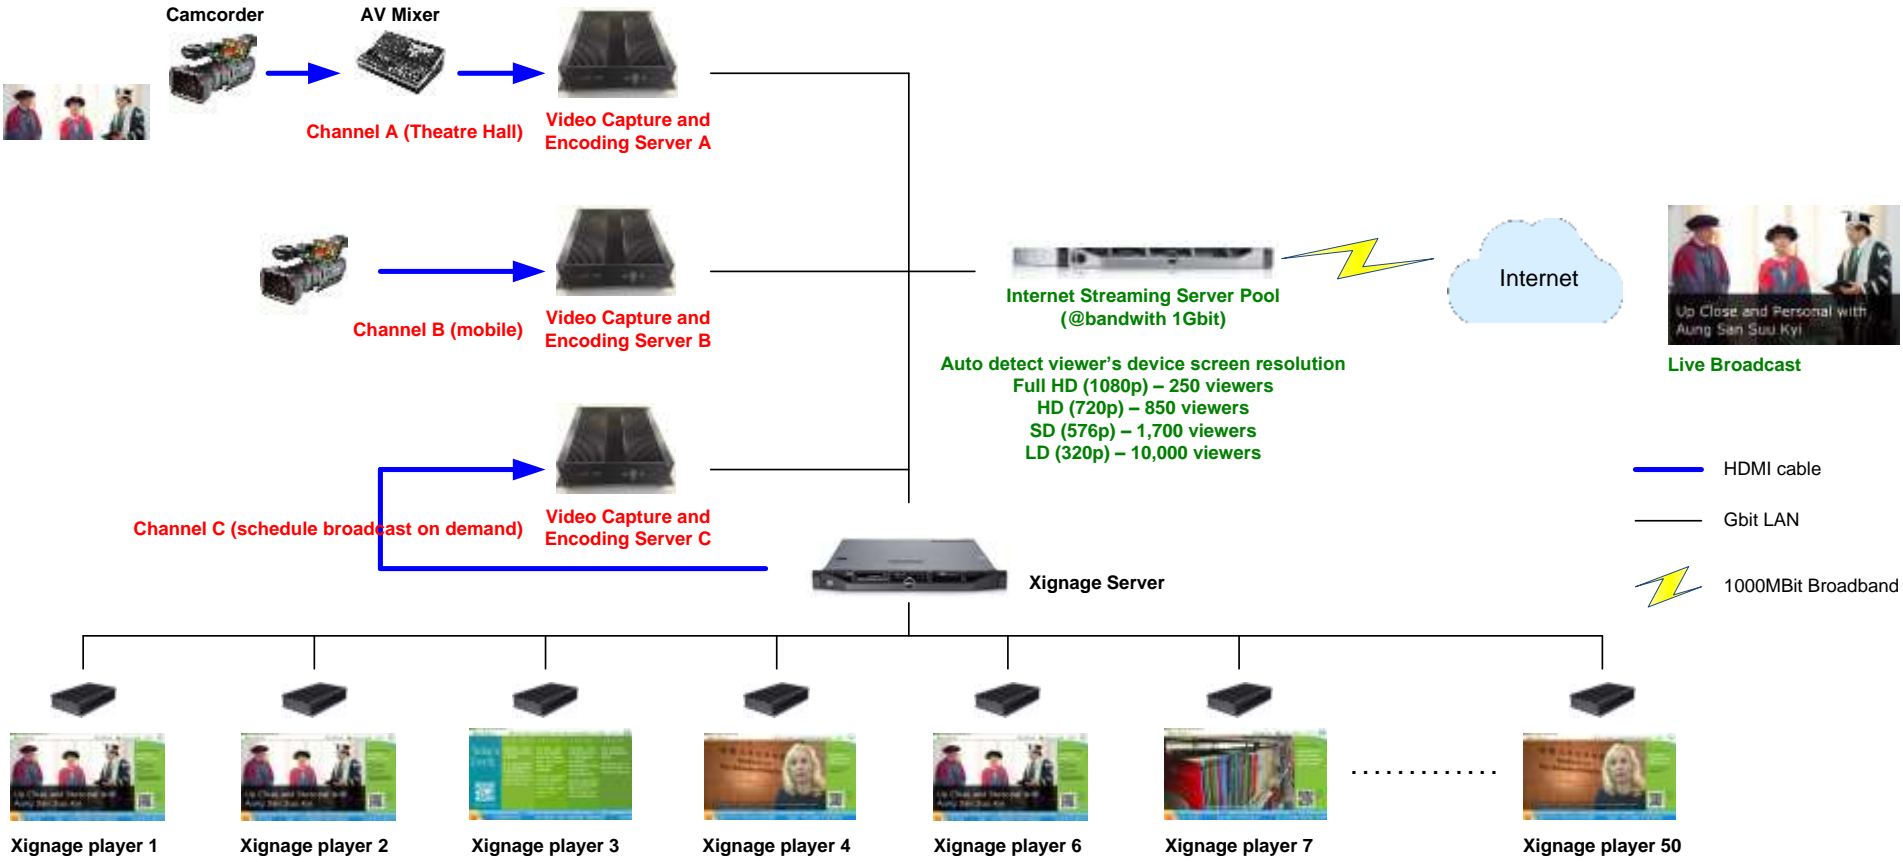

Create events

XIGNAGE SERVER SYSTEM Template Design

Template Name: Xignage

Resolution: 1920 x 1080

Preview of the template design showing a large screen and a smaller inset screen.

Template / Zone creation

Xignage System – user interface

HKU Online Broadcast System Network Diagram

Case Study of HKU Campus YouTube

During HKU tender selection, Xaness Interactive Limited is the only one IT company in Hong Kong can perform 16 templates in one screen with three HD video and one live streaming video, plus two RSS news and weather information.