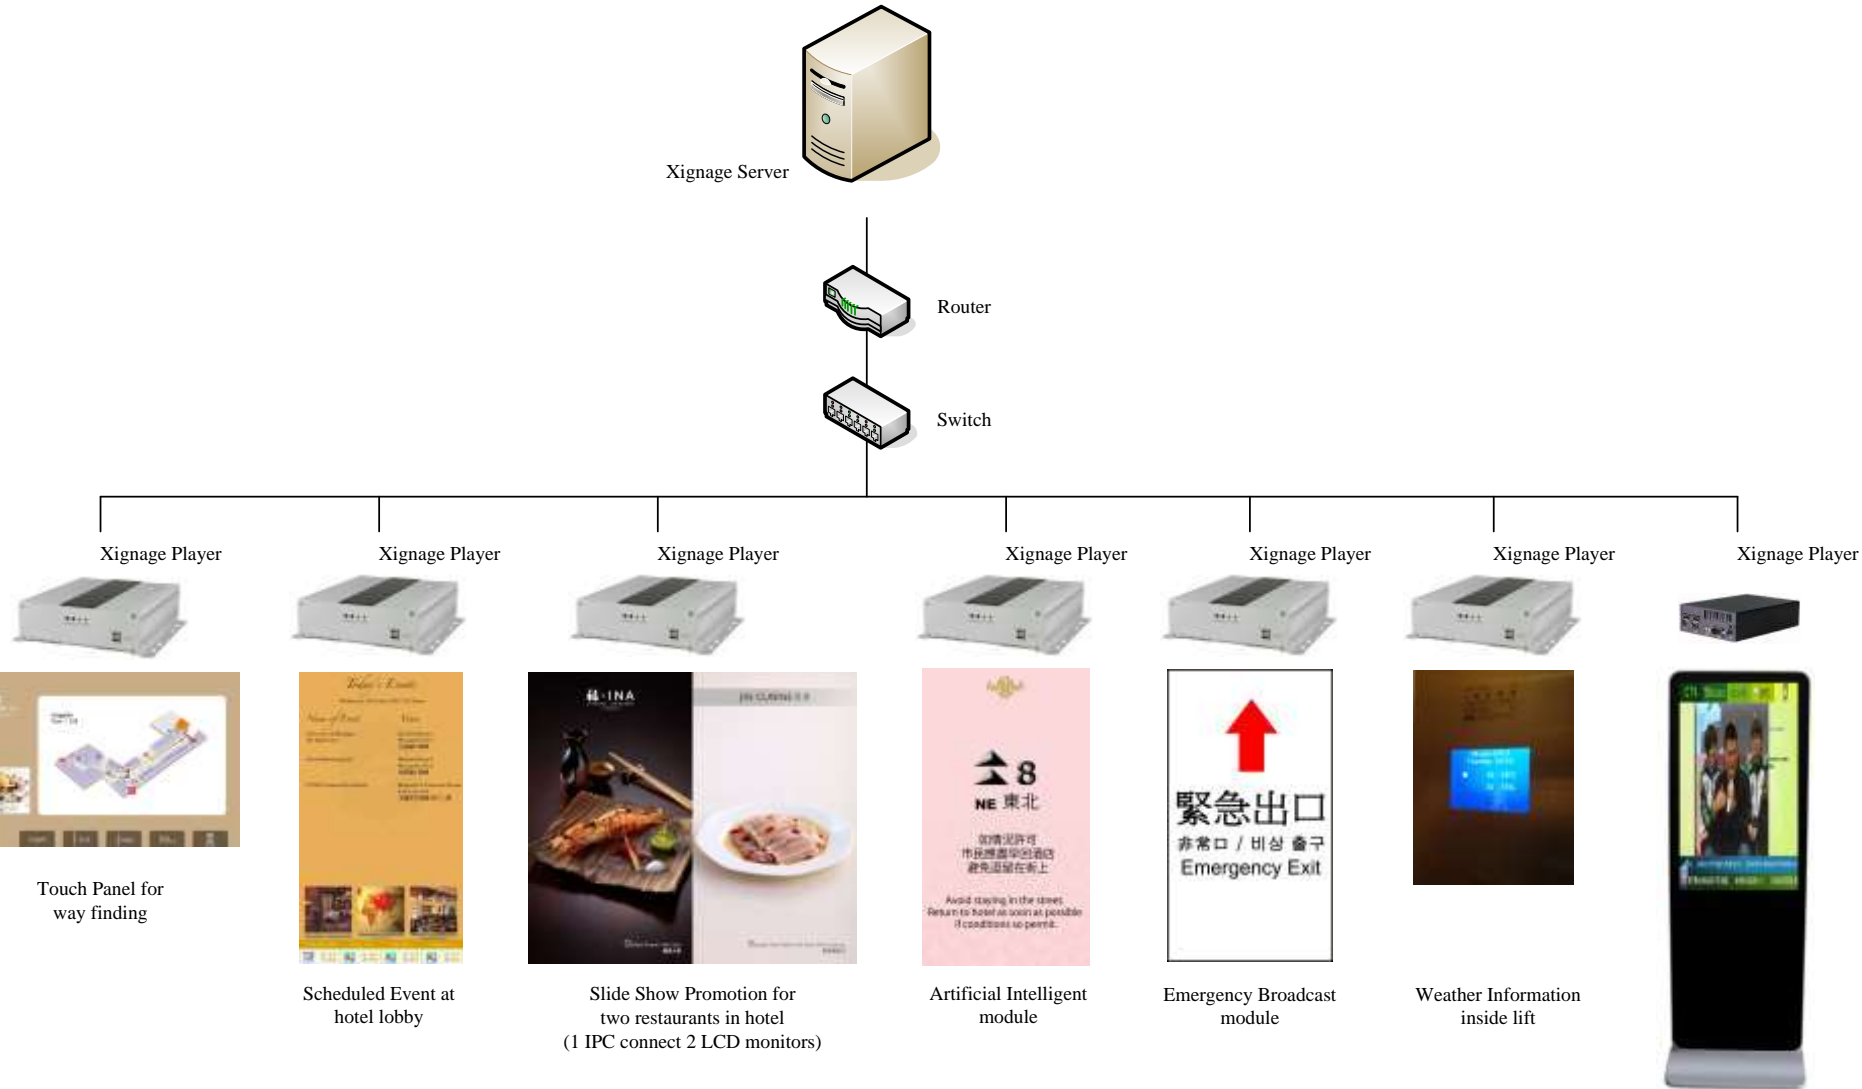

Digital Signage Network Diagram