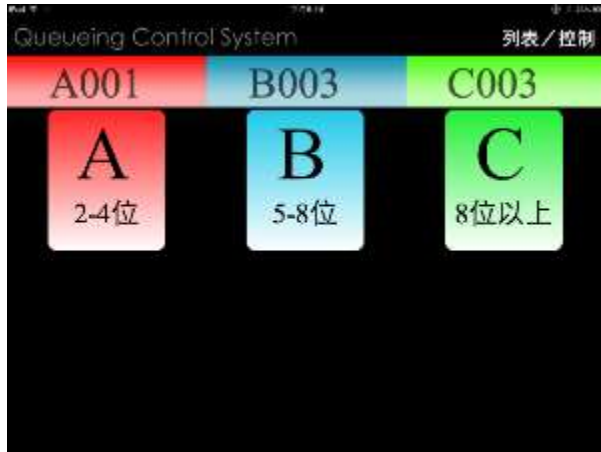

CMS Customization – Queuing Signage Module